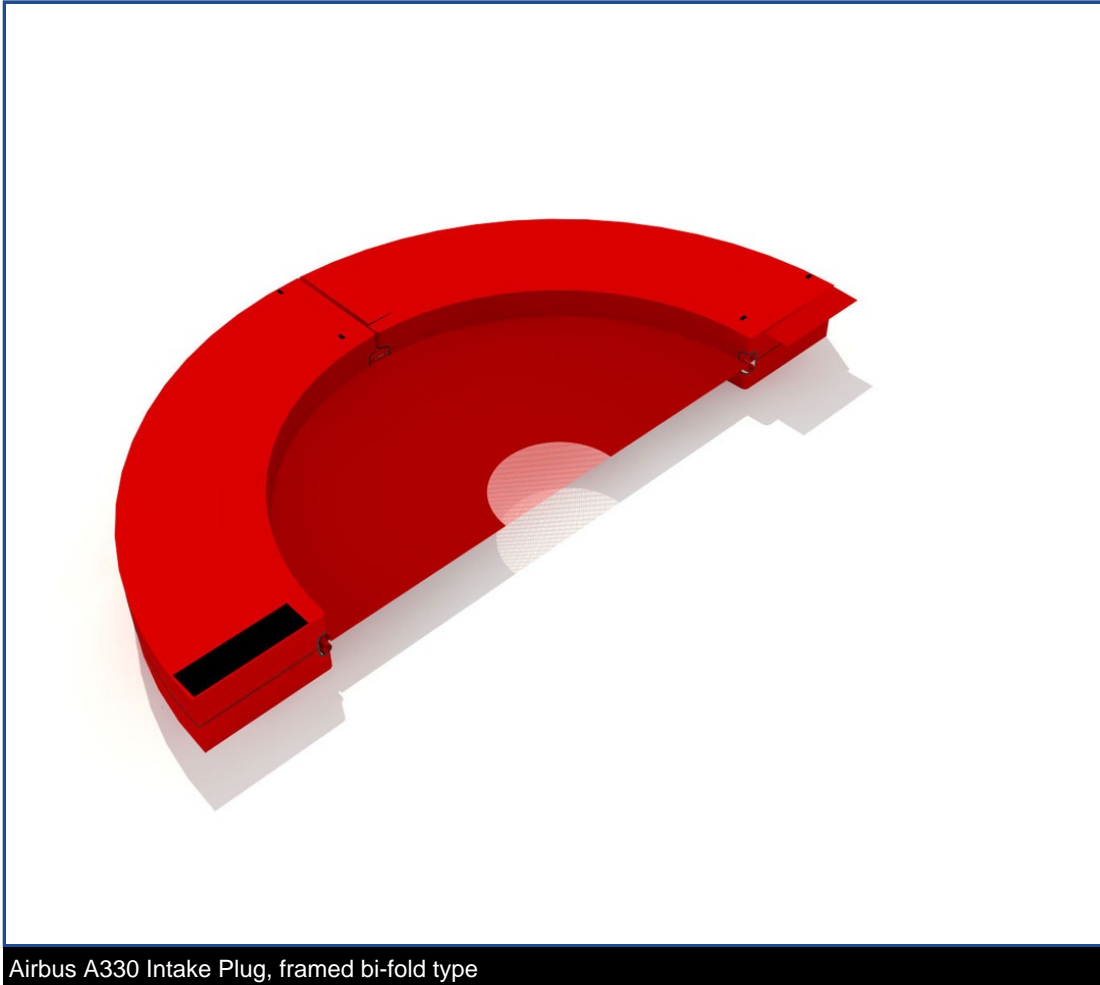

Tech Sheet: Airbus A380

(airbus-A380.pdf)

Airbus A330 Intake Plug, framed bi-fold type

Section 3: Plugs & Protection

The **Engine Exhaust Plugs** are custom fit for your Airbus A380 exhaust openings, made with heavy-duty vinyl material, and stuffed with a single block of sculpted urethane foam. Each plug has a zipper that allows the foam to be removed and dried if necessary. Exhaust plugs have 'remove before flight' streamers sewn onto the face of the plugs. Most plugs are imprinted with the aircraft registration number in black for an extra charge. Exhaust plugs may be inserted soon after flight when the engine is still warm. Engine Inlet Plugs are commonly referred to as Cowl Plugs, Intake Plugs, Cowl Blocks, Engine Blocks, and Engine Bungs.